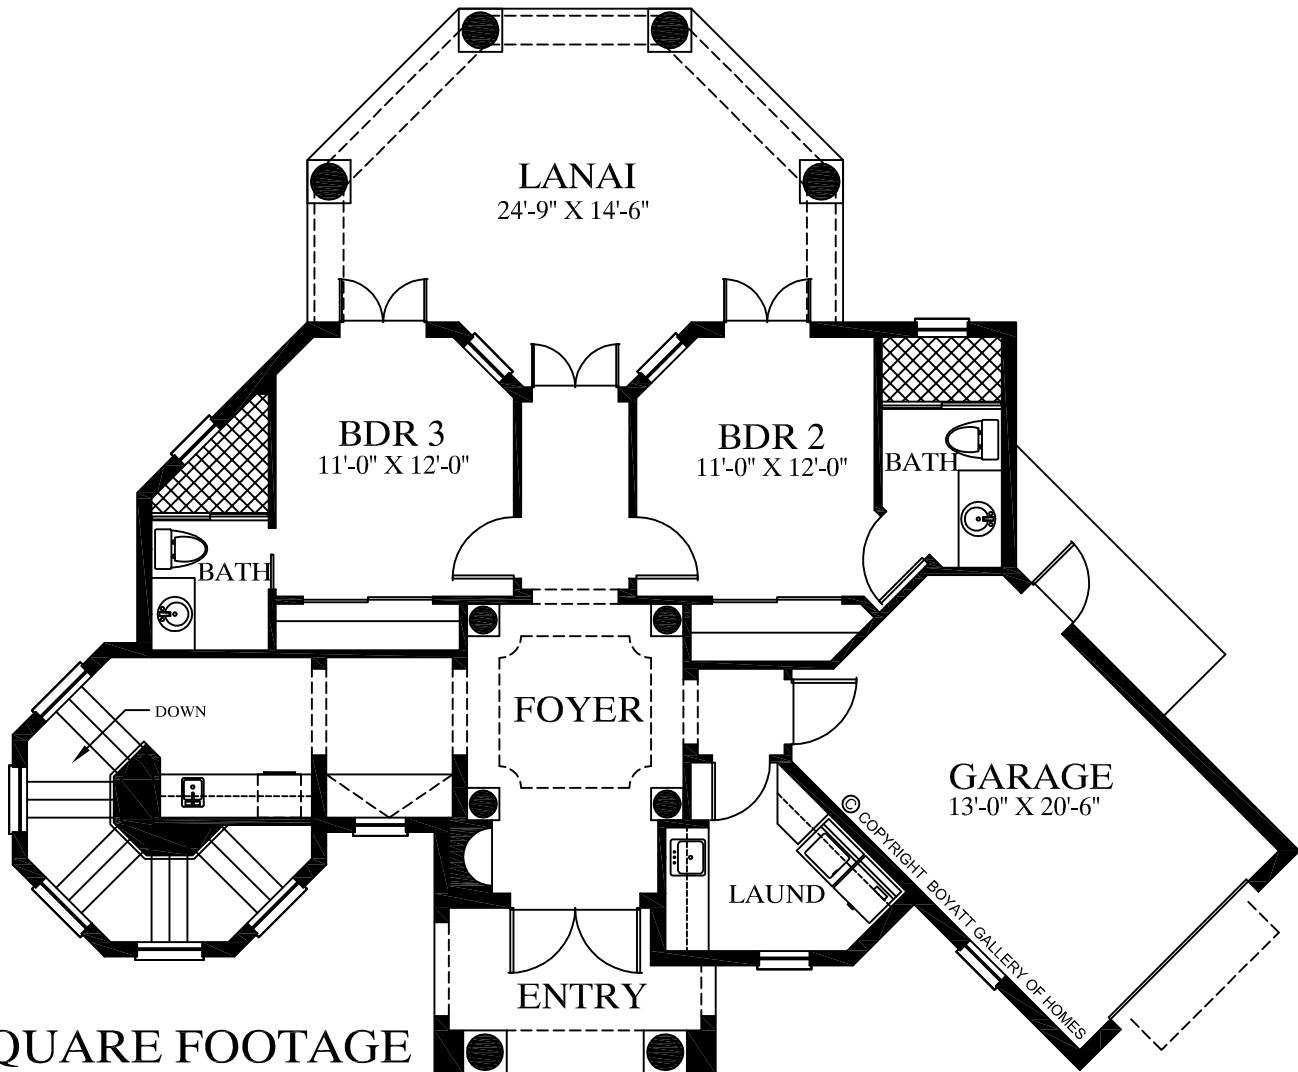

## SQUARE FOOTAGE

LIVING 1ST	903
LIVING 2ND	1485
VIEW TOWER	222
<hr/>	
TOTAL LIVING	2610
ENTRY	333
GARAGE	299
COV. BALCONY	247
ENTRY	92
<hr/>	
TOTAL	3581

1ST FLOOR

WIDTH = 60'-0"  
DEPTH = 50'-0"